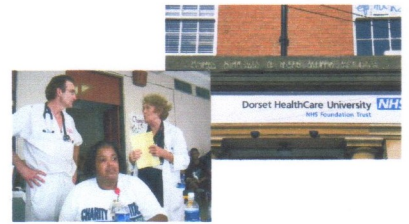

Poole Methodists

Wesley Guild

Meetings are held on Monday afternoon at
2:30p.m. in Hall 1 The Spire

November

7th D

Musical Memories
John and Ann Beasley

14th CS

Hospital Charity
Janine Golding